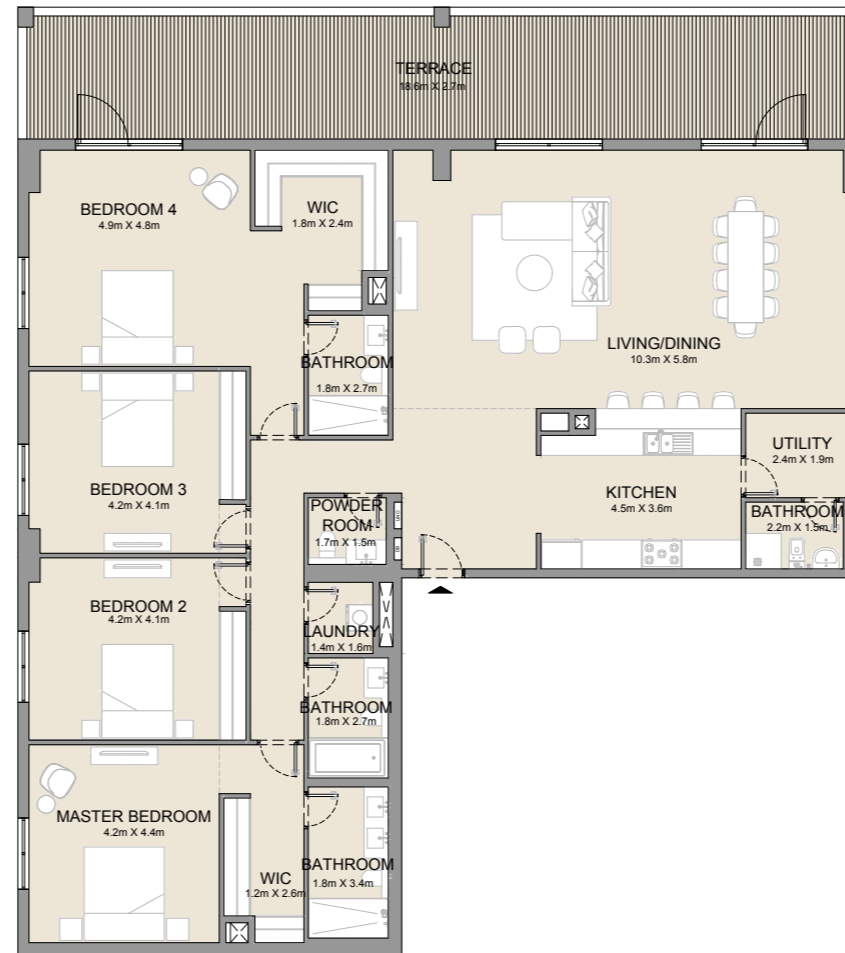

PORT DE LA MER
La Côte

4 BEDROOM
BUILDING 2

APARTMENT TYPE 1
- LEVEL 4

UNIT NO.	SUITE AREA		BALCONY AREA		TOTAL AREA	
	SQM	SQFT	SQM	SQFT	SQM	SQFT
417	250.24	2694	56.36	607	306.60	3300