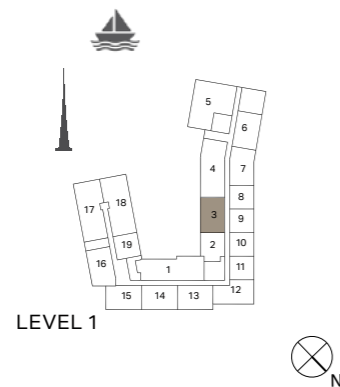

PORT DE LA MER
La Côte

2 BEDROOM
BUILDING 2

APARTMENT TYPE 7A
- LEVEL 1

UNIT NO.	SUITE AREA		BALCONY AREA		TOTAL AREA	
	SQM	SQFT	SQM	SQFT	SQM	SQFT
103	103.72	1116	15.75	170	119.47	1286