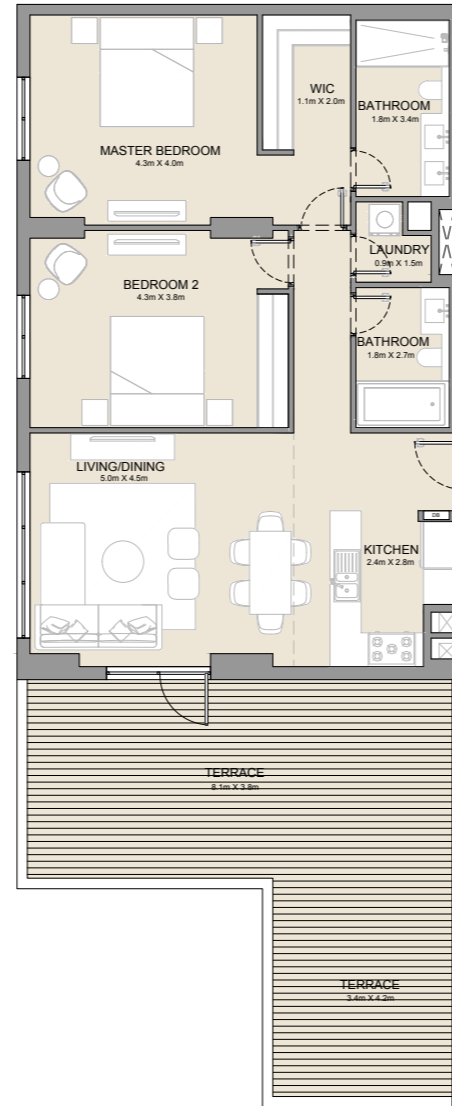

PORT DE LA MER
La Côte

2 BEDROOM
BUILDING 1

APARTMENT TYPE 8
- LEVEL 6

UNIT NO.	SUITE AREA		BALCONY AREA		TOTAL AREA	
	SQM	SQFT	SQM	SQFT	SQM	SQFT
603	105.86	1139	49.35	531	155.21	1671