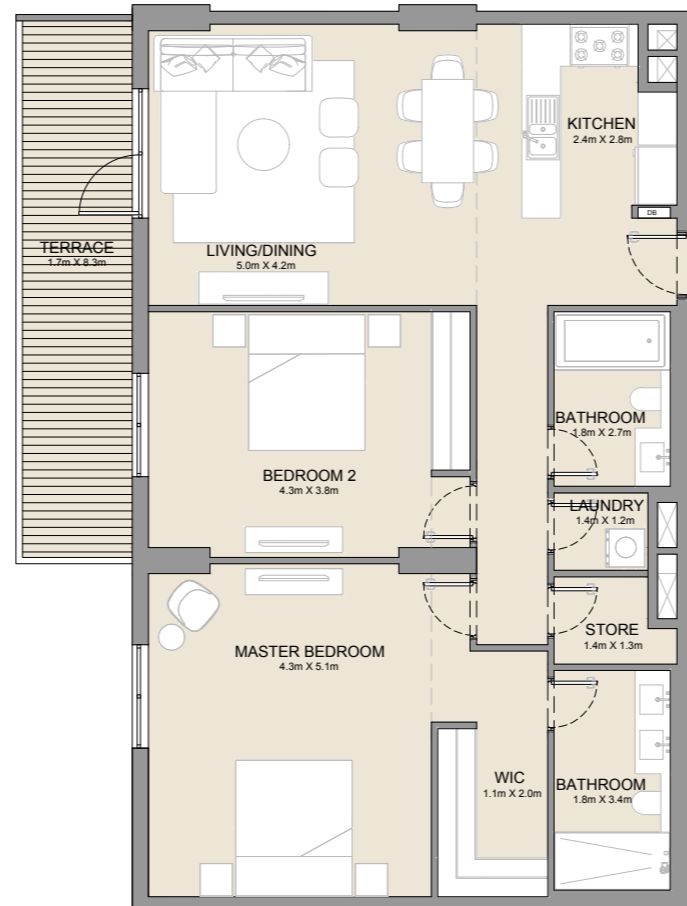

2 BEDROOM
BUILDING 1

APARTMENT TYPE 2A
-
LEVEL 1

UNIT NO.	SUITE AREA		BALCONY AREA		TOTAL AREA	
	SQM	SQFT	SQM	SQFT	SQM	SQFT
104	104.58	1126	15.75	170	120.33	1295

PORT DE LA MER
La Côte

2 BEDROOM
BUILDING 1 - APARTMENT TYPE 2
LEVEL 2, 3, 4 & 5

UNIT NO.			SUITE AREA		BALCONY AREA		TOTAL AREA	
			SQM	SQFT	SQM	SQFT	SQM	SQFT
204	304	404	104.59	1126	8.44	91	113.03	1217
504								

PORT DE LA MER
La Côte

2 BEDROOM
BUILDING 1

APARTMENT TYPE 3
- LEVEL 1