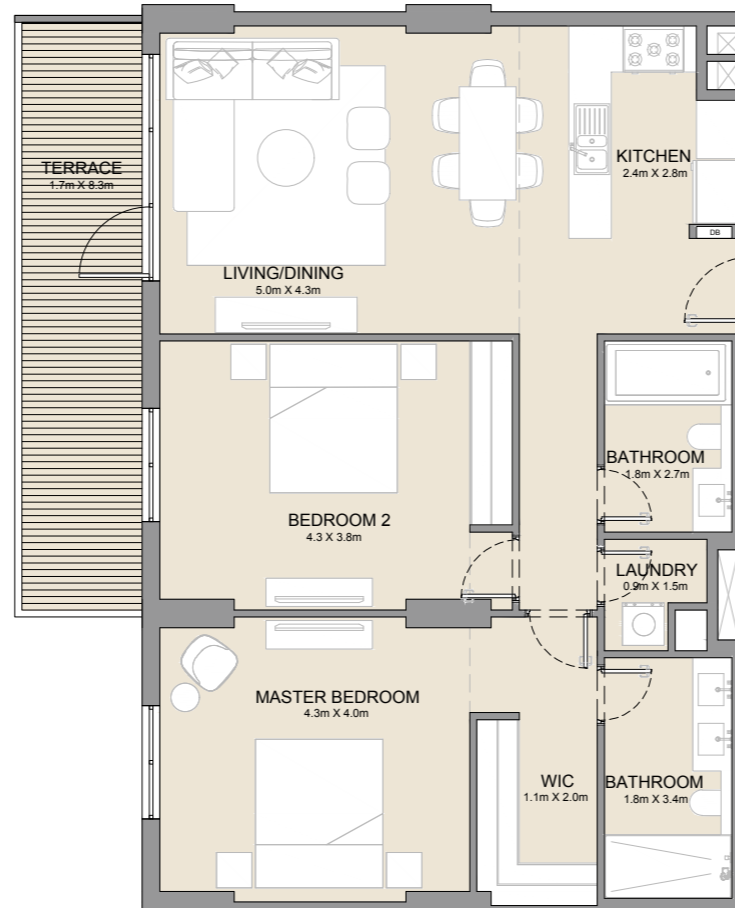

PORT DE LA MER
La Côte

2 BEDROOM
BUILDING 1

APARTMENT TYPE 2A
-
LEVEL 1

UNIT NO.	SUITE AREA		BALCONY AREA		TOTAL AREA	
	SQM	SQFT	SQM	SQFT	SQM	SQFT
104	104.58	1126	15.75	170	120.33	1295