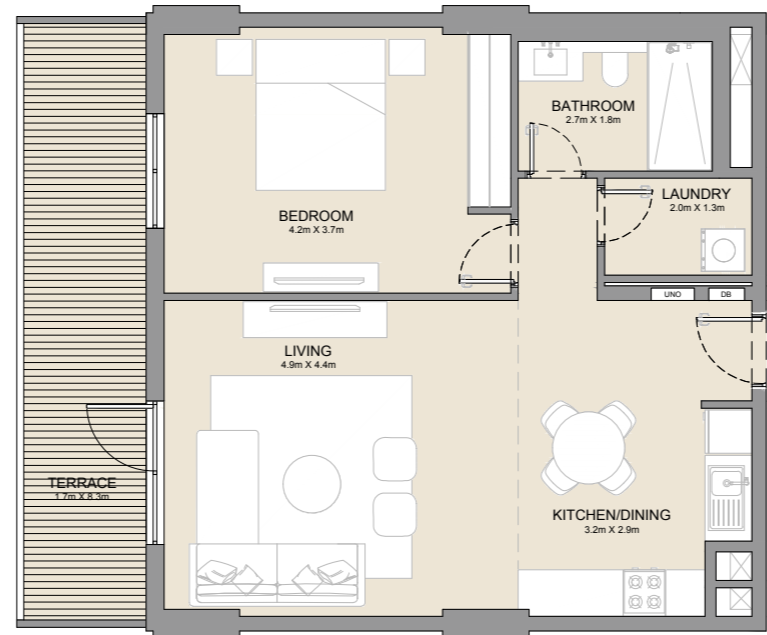

PORT DE LA MER
La Côte

1 BEDROOM
BUILDING 1

APARTMENT TYPE 2A
-
LEVEL 1

UNIT NO.	SUITE AREA		BALCONY AREA		TOTAL AREA	
	SQM	SQFT	SQM	SQFT	SQM	SQFT
103	84.83	913	17.11	184	101.94	1097

PORT DE LA MER
La Côte

1 BEDROOM
BUILDING 1 - APARTMENT TYPE 2
LEVEL 2, 3, 4 & 5

UNIT NO.			SUITE AREA		BALCONY AREA		TOTAL AREA	
			SQM	SQFT	SQM	SQFT	SQM	SQFT
203	303	403	84.83	913	4.57	49	89.40	962
503								

PORT DE LA MER
La Côte

1 BEDROOM
BUILDING 1

APARTMENT TYPE 3A
-
LEVEL 1

UNIT NO.	SUITE AREA		BALCONY AREA		TOTAL AREA	
	SQM	SQFT	SQM	SQFT	SQM	SQFT
105	68.83	741	15.75	170	84.58	910

PORT DE LA MER
La Côte

1 BEDROOM
BUILDING 1

APARTMENT TYPE 3
- LEVEL 1, 2, 3, 4, 5 & 6