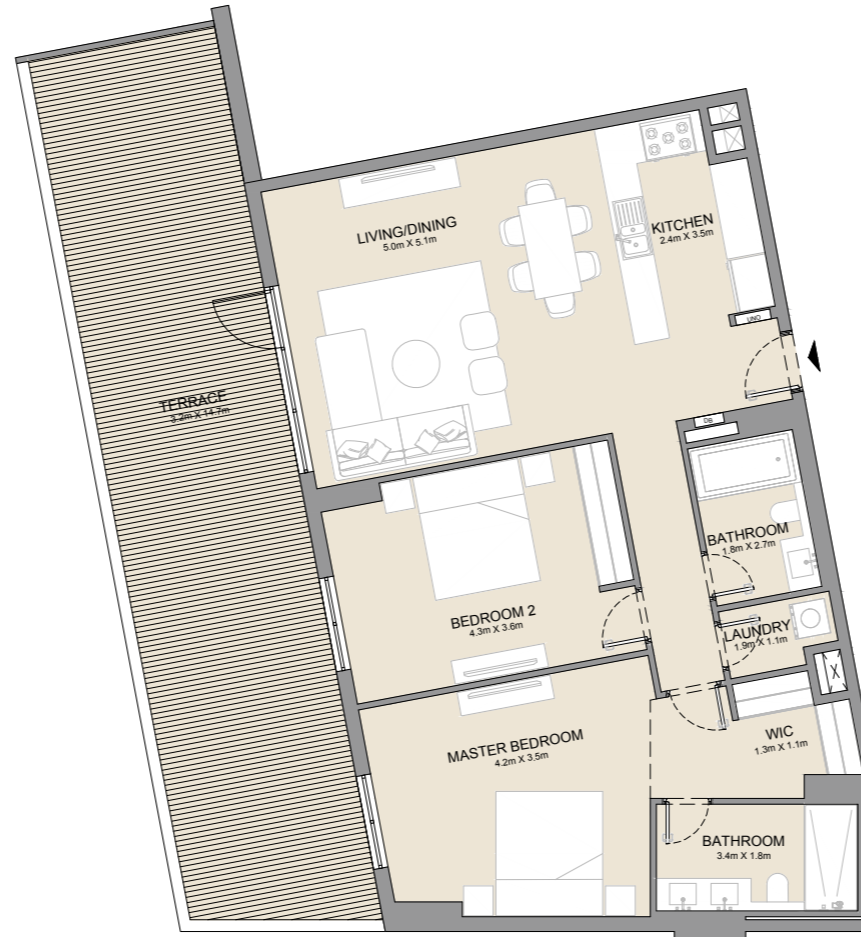

PORT DE LA MER
La Côte

2 BEDROOM
BUILDING 2

APARTMENT TYPE 1A
-
LEVEL 1

UNIT NO.	SUITE AREA		BALCONY AREA		TOTAL AREA	
	SQM	SQFT	SQM	SQFT	SQM	SQFT
116	111.67	1202	52.18	562	163.85	1764