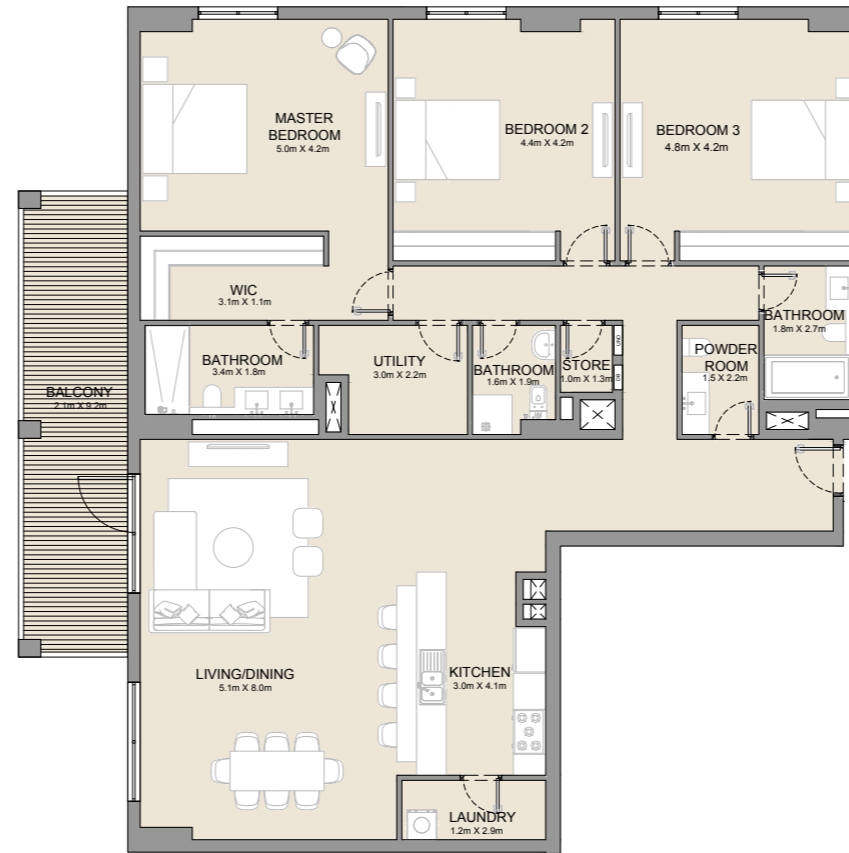

PORT DE LA MER
La Côte

3 BEDROOM
BUILDING 2

APARTMENT TYPE 3
- LEVEL 2 & 3

LEVEL 2