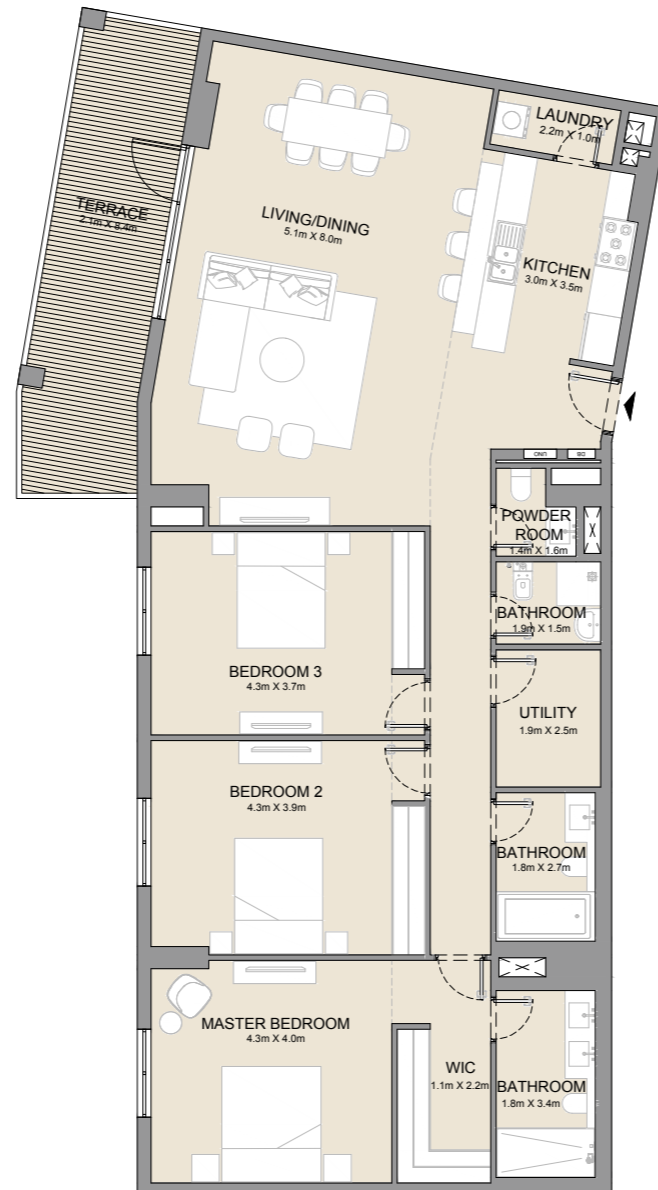

PORT DE LA MER
La Côte

3 BEDROOM
BUILDING 2

APARTMENT TYPE 4A
-
LEVEL 1

UNIT NO.	SUITE AREA		BALCONY AREA		TOTAL AREA	
	SQM	SQFT	SQM	SQFT	SQM	SQFT
104	169.38	1823	19.87	214	189.25	2037