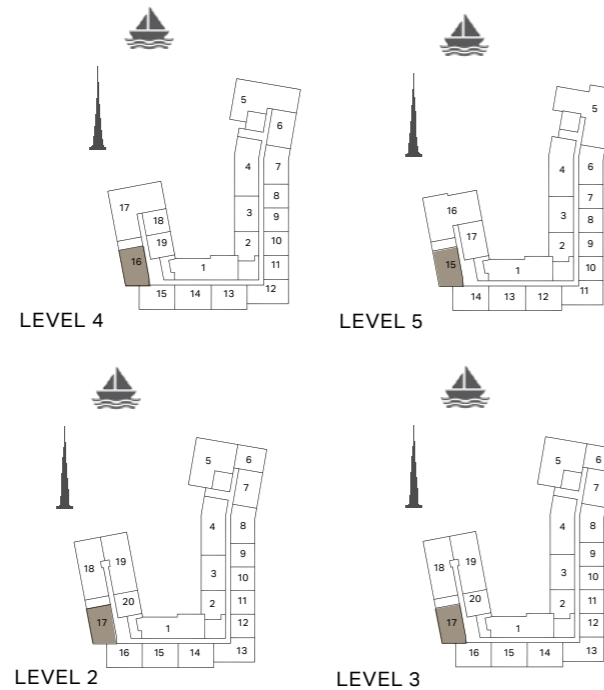

PORT DE LA MER
La Côte

2 BEDROOM
BUILDING 2

APARTMENT TYPE 1
- LEVEL 2, 3, 4 & 5

UNIT NO.			SUITE AREA		BALCONY AREA		TOTAL AREA	
			SQM	SQFT	SQM	SQFT	SQM	SQFT
217	317	416	111.67	1202	9.75	105	121.42	1307
515