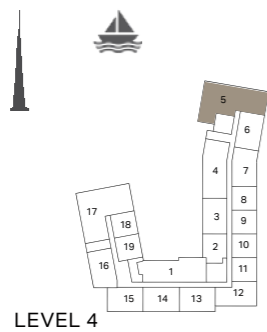

PORT DE LA MER
La Côte

4 BEDROOM
BUILDING 2

APARTMENT TYPE 2
- LEVEL 4

UNIT NO.	SUITE AREA		BALCONY AREA		TOTAL AREA	
	SQM	SQFT	SQM	SQFT	SQM	SQFT
405	236.17	2542	36.23	390	272.40	2932