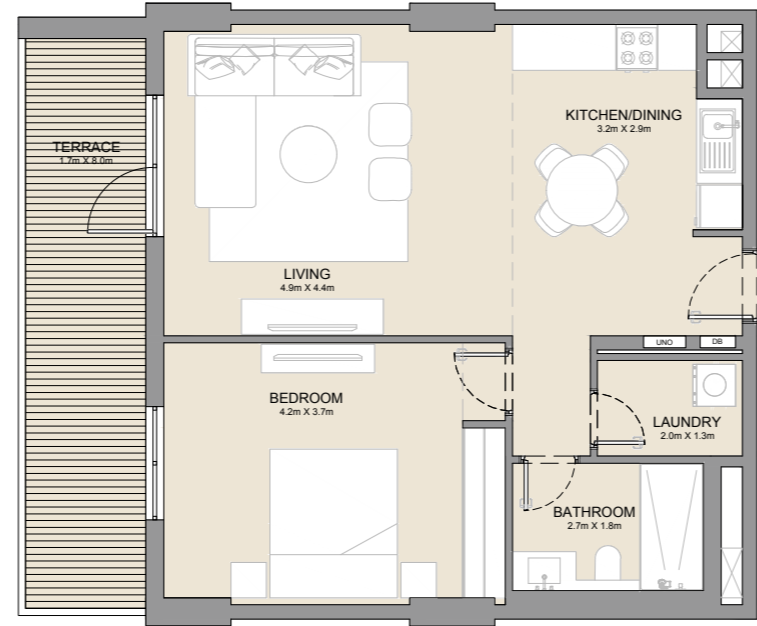

PORT DE LA MER
La Côte

1 BEDROOM
BUILDING 1

APARTMENT TYPE 5A
- LEVEL 1

UNIT NO.	SUITE AREA		BALCONY AREA		TOTAL AREA	
	SQM	SQFT	SQM	SQFT	SQM	SQFT
107	68.83	741	15.70	169	84.53	910