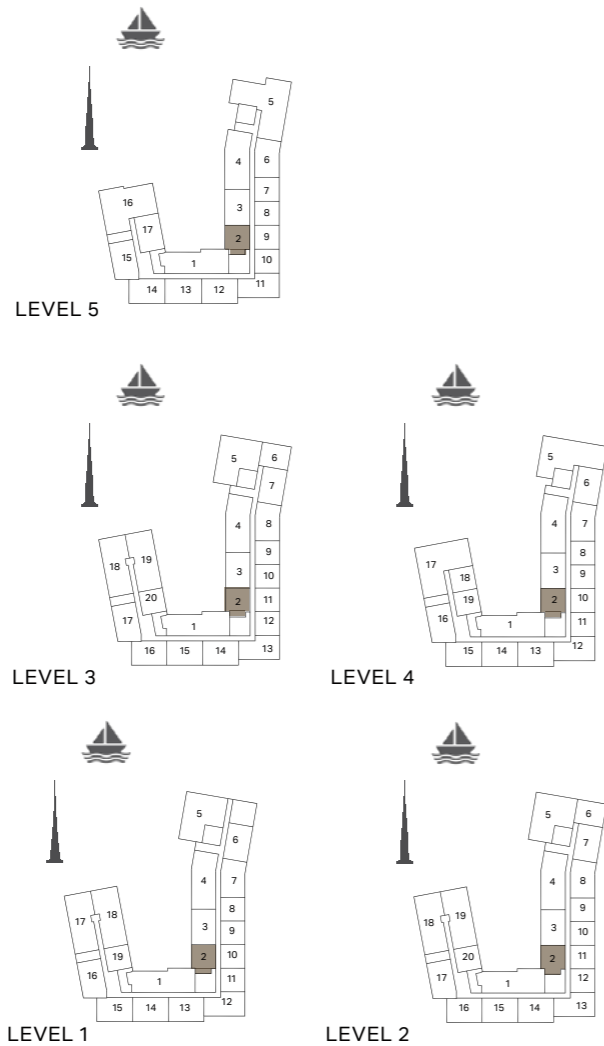

PORT DE LA MER
La Côte

1 BEDROOM
BUILDING 2

APARTMENT TYPE 2
- LEVEL 1, 2, 3, 4 & 5

UNIT NO.			SUITE AREA		BALCONY AREA		TOTAL AREA	
			SQM	SQFT	SQM	SQFT	SQM	SQFT
102	202	302	79.52	856	8.44	91	87.96	947
402	502