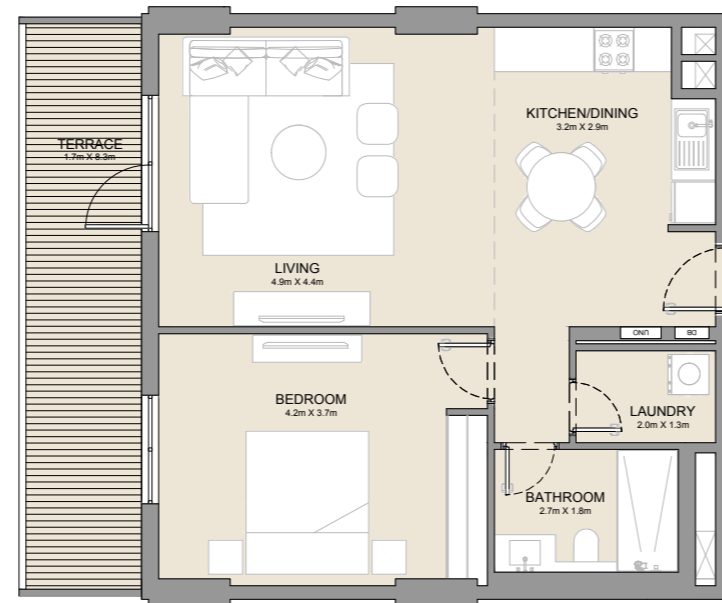

PORT DE LA MER
La Côte

1 BEDROOM
BUILDING 1

APARTMENT TYPE 4A
- LEVEL 1

UNIT NO.	SUITE AREA		BALCONY AREA		TOTAL AREA	
	SQM	SQFT	SQM	SQFT	SQM	SQFT
106	68.83	741	15.75	170	84.58	910