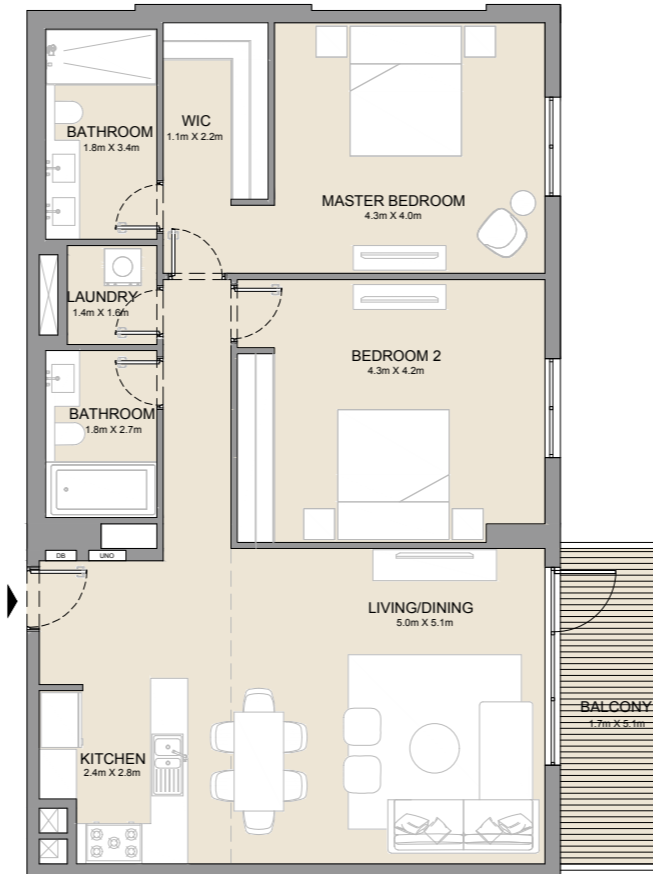

UNIT NO.			SUITE AREA		BALCONY AREA		TOTAL AREA	
			SQM	SQFT	SQM	SQFT	SQM	SQFT
206	306	406	68.82	741	4.57	49	73.39	790
506								
208	308	408	69.19	745	4.57	49	73.76	794
508	606							

PORT DE LA MER
La Côte

1 BEDROOM
BUILDING 1

APARTMENT TYPE 5A
- LEVEL 1

UNIT NO.	SUITE AREA		BALCONY AREA		TOTAL AREA	
	SQM	SQFT	SQM	SQFT	SQM	SQFT
107	68.83	741	15.70	169	84.53	910

PORT DE LA MER
La Côte

1 BEDROOM
BUILDING 1

APARTMENT TYPE 5
- LEVEL 2, 3, 4, 5 & 6

UNIT NO.			SUITE AREA		BALCONY AREA		TOTAL AREA	
			SQM	SQFT	SQM	SQFT	SQM	SQFT
207	307	407	68.82	741	5.32	57	74.14	798
507	605							

PORT DE LA MER
La Côte

2 BEDROOM
BUILDING 1

APARTMENT TYPE 1
- LEVEL 1, 2, 3, 4, 5 & 6