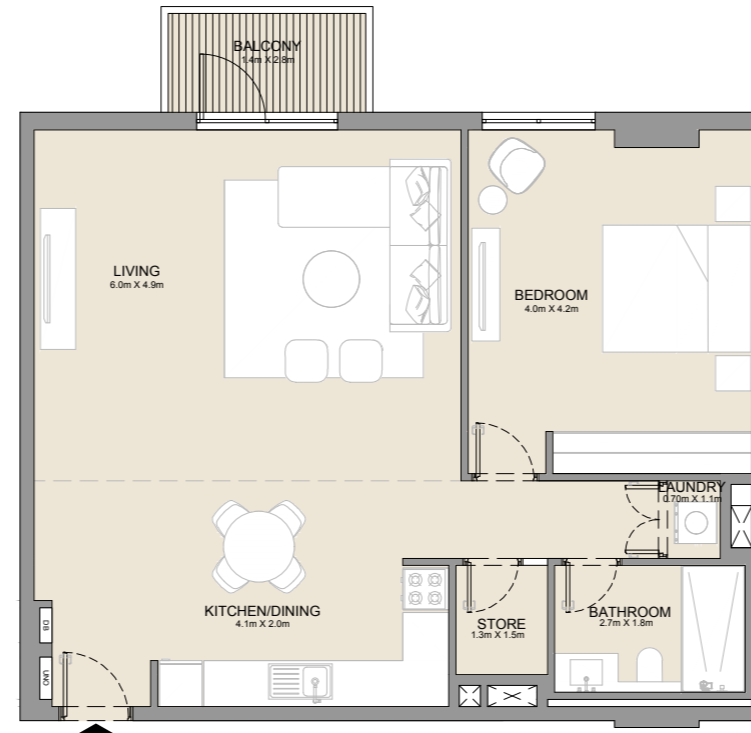

APARTMENT TYPE 3
- LEVEL 2, 3 & 4

UNIT NO.	SUITE AREA		BALCONY AREA		TOTAL AREA			
	SQM	SQFT	SQM	SQFT	SQM	SQFT		
220	320	419	69.16	744	4.57	49	73.73	794

PORT DE LA MER
La Côte

1 BEDROOM
BUILDING 2

APARTMENT TYPE 4
- LEVEL 2 & 3