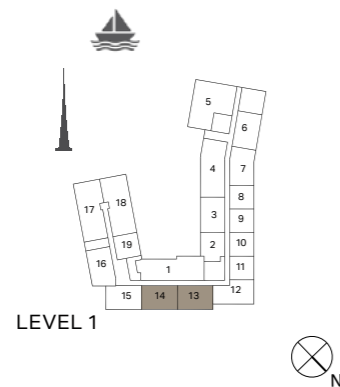

PORT DE LA MER
La Côte

2 BEDROOM
BUILDING 2

APARTMENT TYPE 3A
- LEVEL 1

UNIT NO.	SUITE AREA		BALCONY AREA		TOTAL AREA	
	SQM	SQFT	SQM	SQFT	SQM	SQFT
113	104.55	1125	23.20	250	127.75	1375
114	104.50	1125	23.19	250	127.69	1374