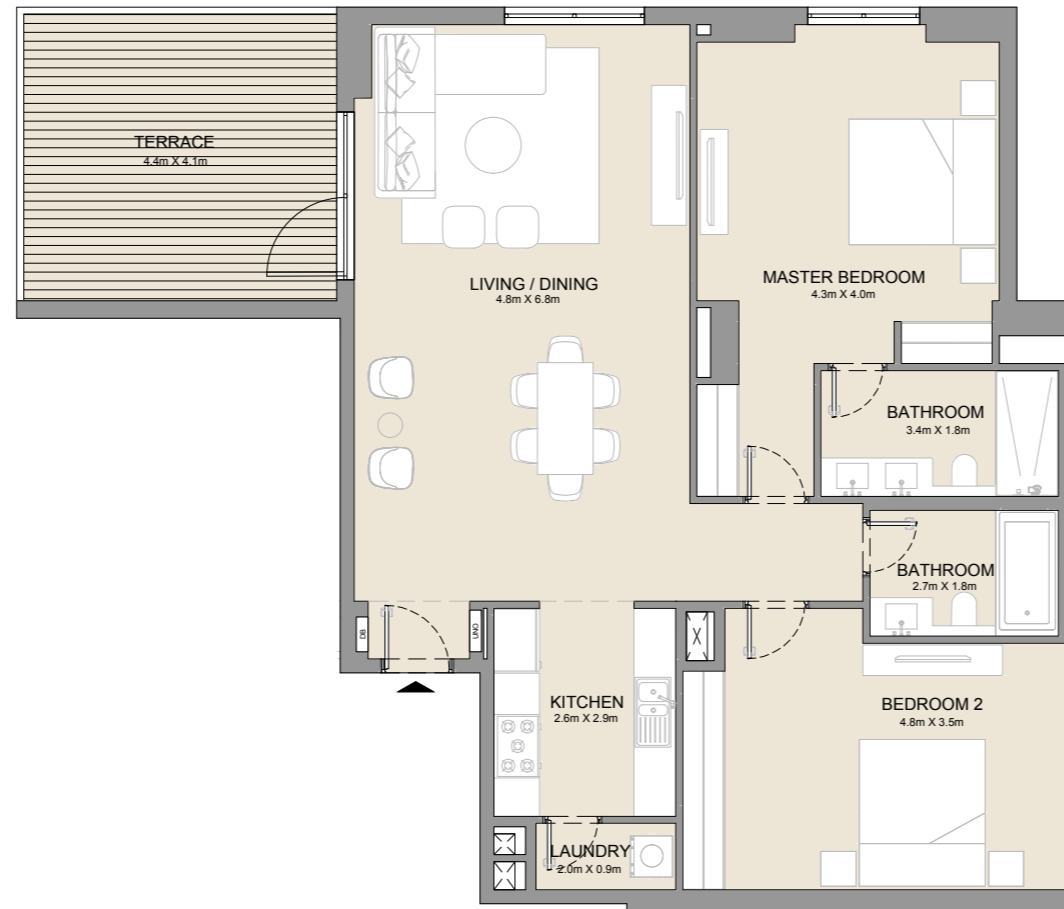

PORT DE LA MER
La Côte

2 BEDROOM
BUILDING 1

APARTMENT TYPE 5A
-
LEVEL 1

UNIT NO.	SUITE AREA		BALCONY AREA		TOTAL AREA	
	SQM	SQFT	SQM	SQFT	SQM	SQFT
111	119.61	1287	19.88	214	139.49	1501