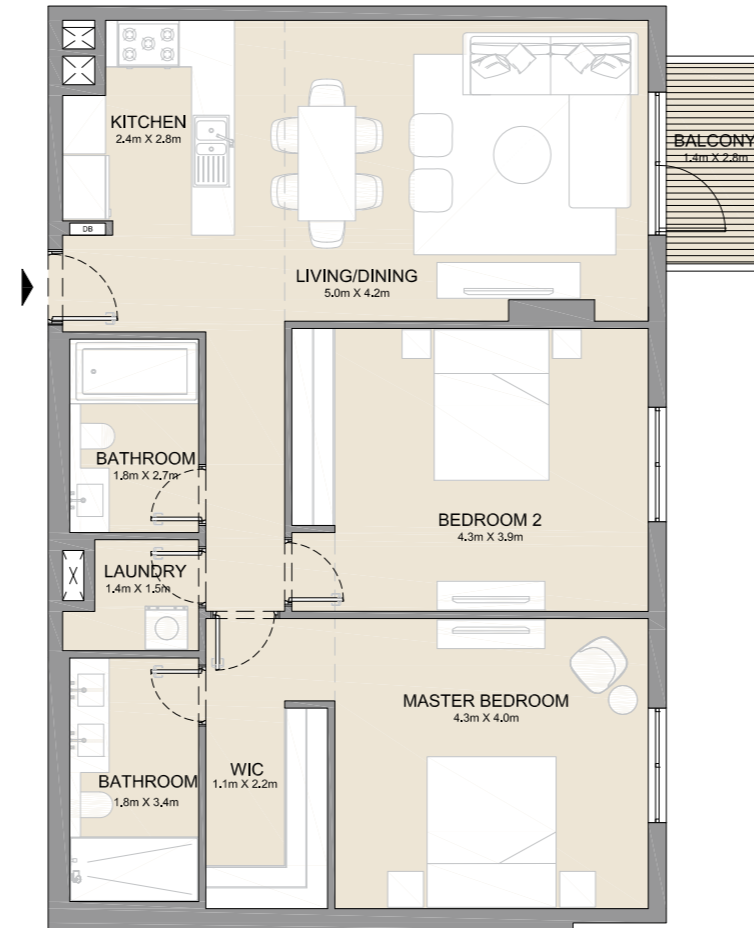

PORT DE LA MER
La Côte

2 BEDROOM
BUILDING 2

APARTMENT TYPE 8
- LEVEL 5

UNIT NO.	SUITE AREA		BALCONY AREA		TOTAL AREA	
	SQM	SQFT	SQM	SQFT	SQM	SQFT
517	105.13	1132	4.57	49	109.70	1181