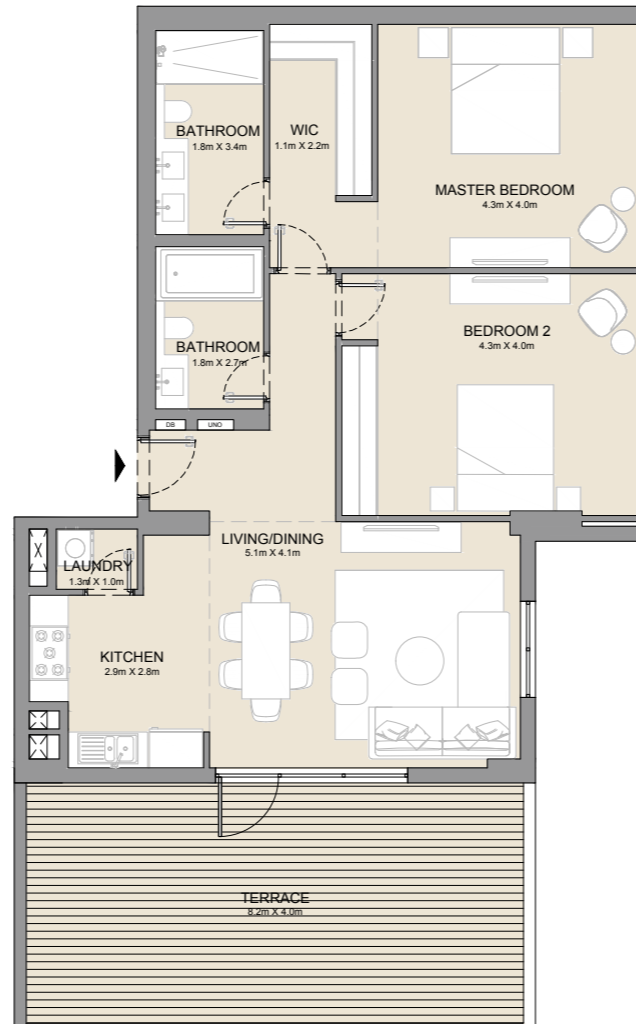

PORT DE LA MER
La Côte

2 BEDROOM
BUILDING 1

APARTMENT TYPE 7
- LEVEL 6

UNIT NO.	SUITE AREA		BALCONY AREA		TOTAL AREA	
	SQM	SQFT	SQM	SQFT	SQM	SQFT
602	105.17	1132	35.81	385	140.98	1517