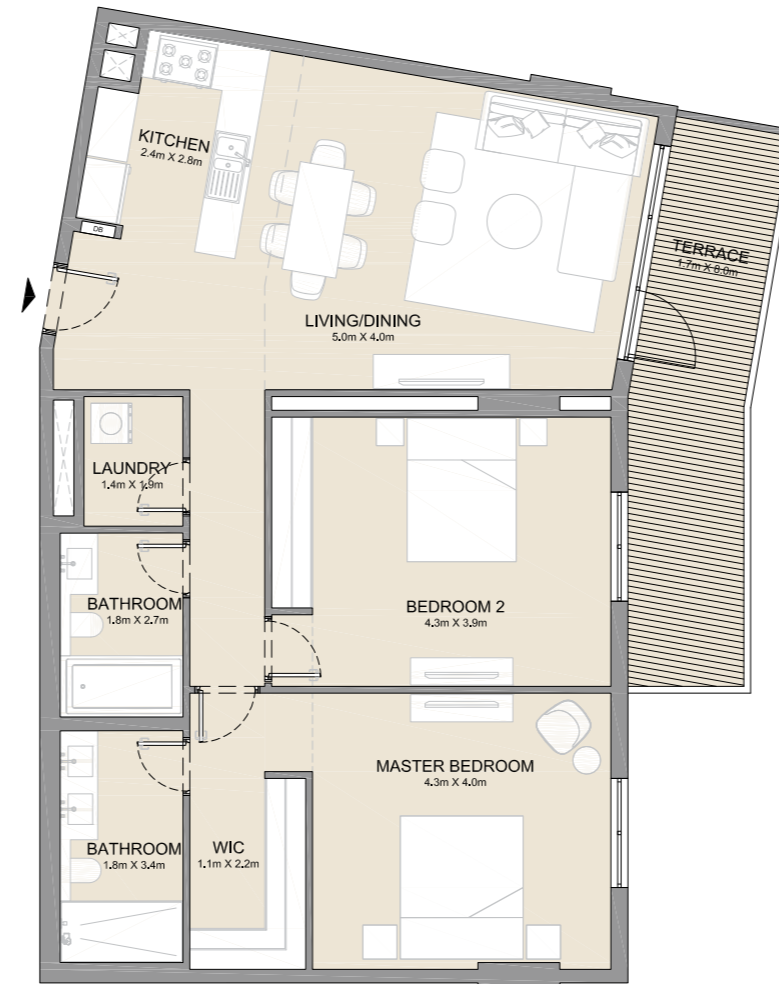

PORT DE LA MER
La Côte

2 BEDROOM
BUILDING 2

APARTMENT TYPE 5A
- LEVEL 1

LEVEL 1

UNIT NO.	SUITE AREA		BALCONY AREA		TOTAL AREA	
	SQM	SQFT	SQM	SQFT	SQM	SQFT
107	111.54	1201	15.72	169	127.26	1370