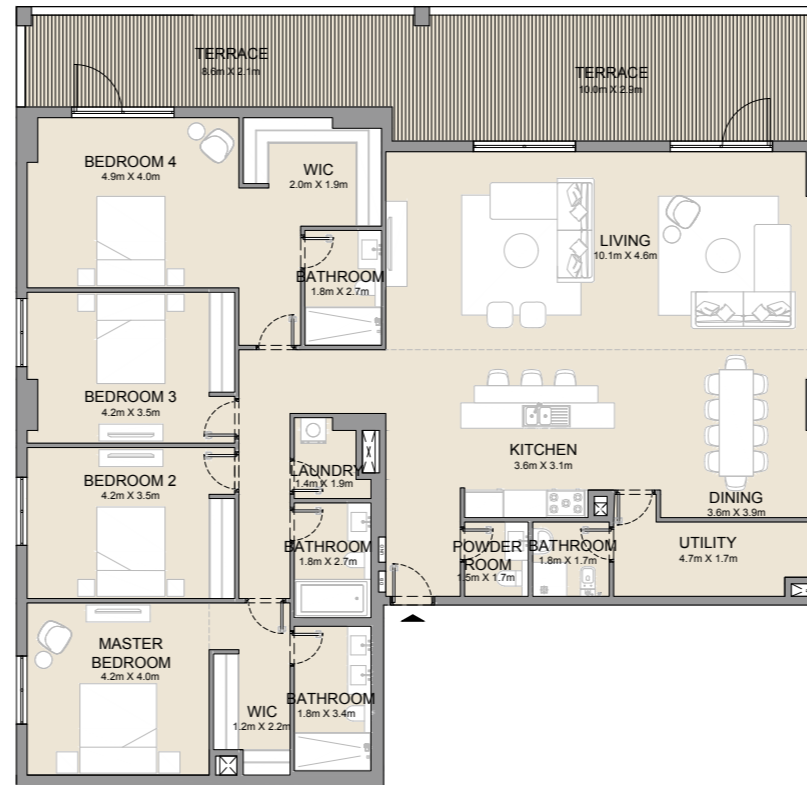

APARTMENT TYPE 2
- LEVEL 4

UNIT NO.	SUITE AREA		BALCONY AREA		TOTAL AREA	
	SQM	SQFT	SQM	SQFT	SQM	SQFT
405	236.17	2542	36.23	390	272.40	2932

PORT DE LA MER
La Côte

4 BEDROOM
BUILDING 2

APARTMENT TYPE 3
- LEVEL 5