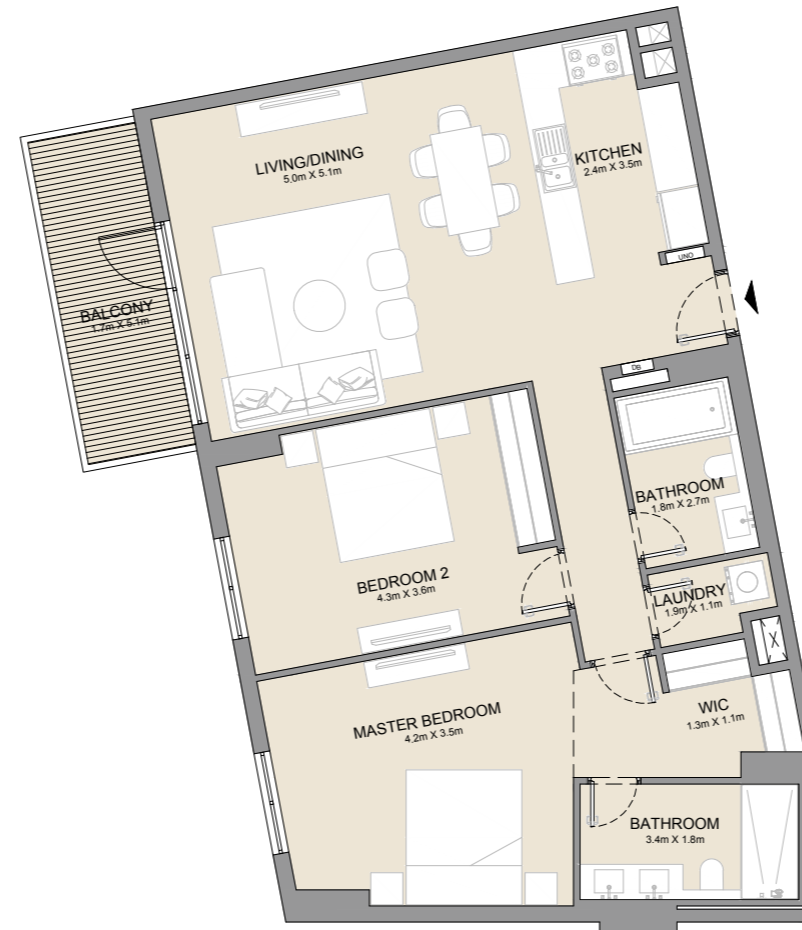

PORT DE LA MER
La Côte

2 BEDROOM
BUILDING 2

APARTMENT TYPE 1
- LEVEL 2, 3, 4 & 5

UNIT NO.			SUITE AREA		BALCONY AREA		TOTAL AREA	
			SQM	SQFT	SQM	SQFT	SQM	SQFT
217	317	416	111.67	1202	9.75	105	121.42	1307
515