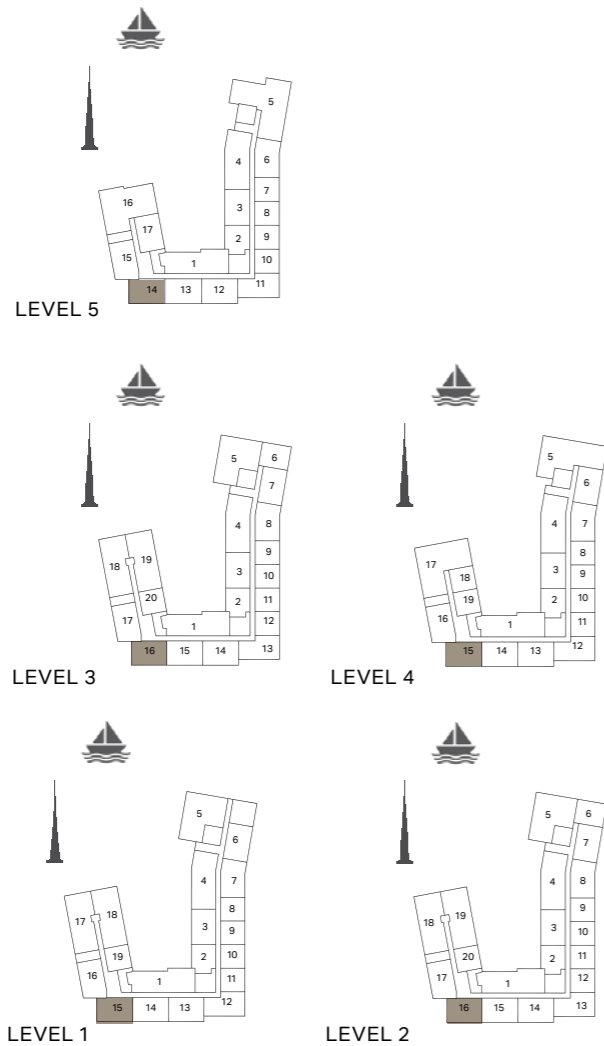

UNIT NO.			SUITE AREA		BALCONY AREA		TOTAL AREA	
			SQM	SQFT	SQM	SQFT	SQM	SQFT
115	514		104.75	1128	8.81	95	113.56	1222
216	316	415	104.76	1128	8.81	95	113.57	1222