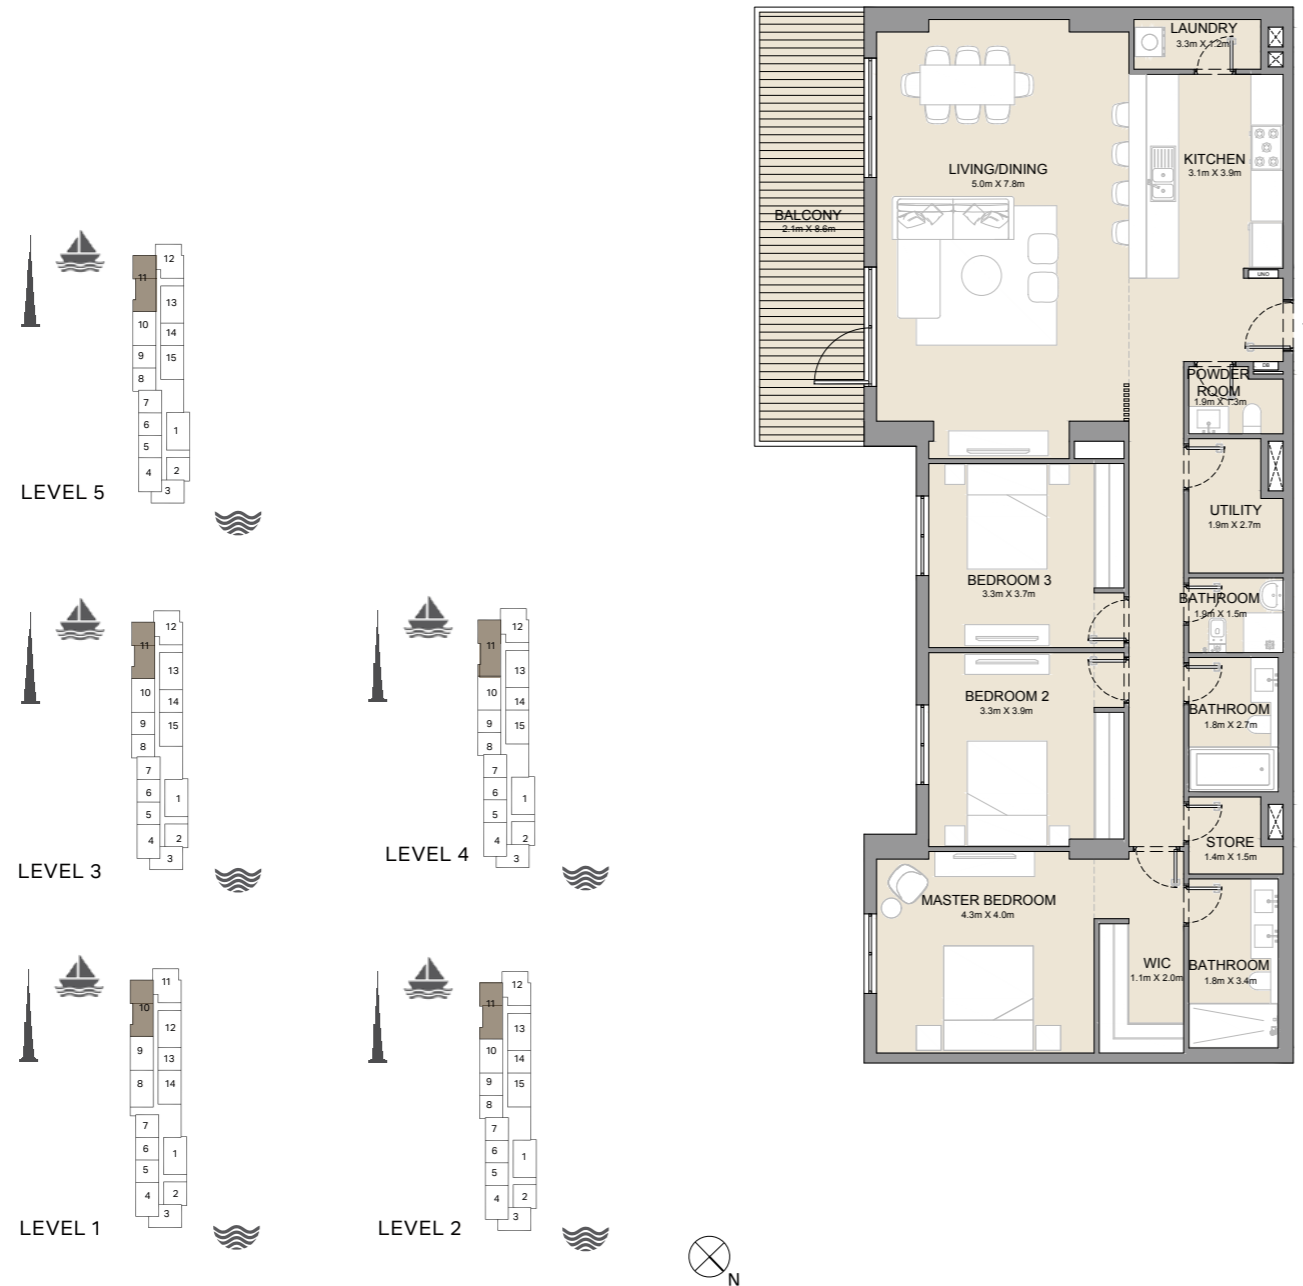

APARTMENT TYPE 9
- LEVEL 6

UNIT NO.	SUITE AREA		BALCONY AREA		TOTAL AREA	
	SQM	SQFT	SQM	SQFT	SQM	SQFT
604	104.50	1125	4.57	49	109.07	1174

PORT DE LA MER
La Côte

3 BEDROOM
BUILDING 1

APARTMENT TYPE 1
- LEVEL 1, 2, 3, 4 & 5