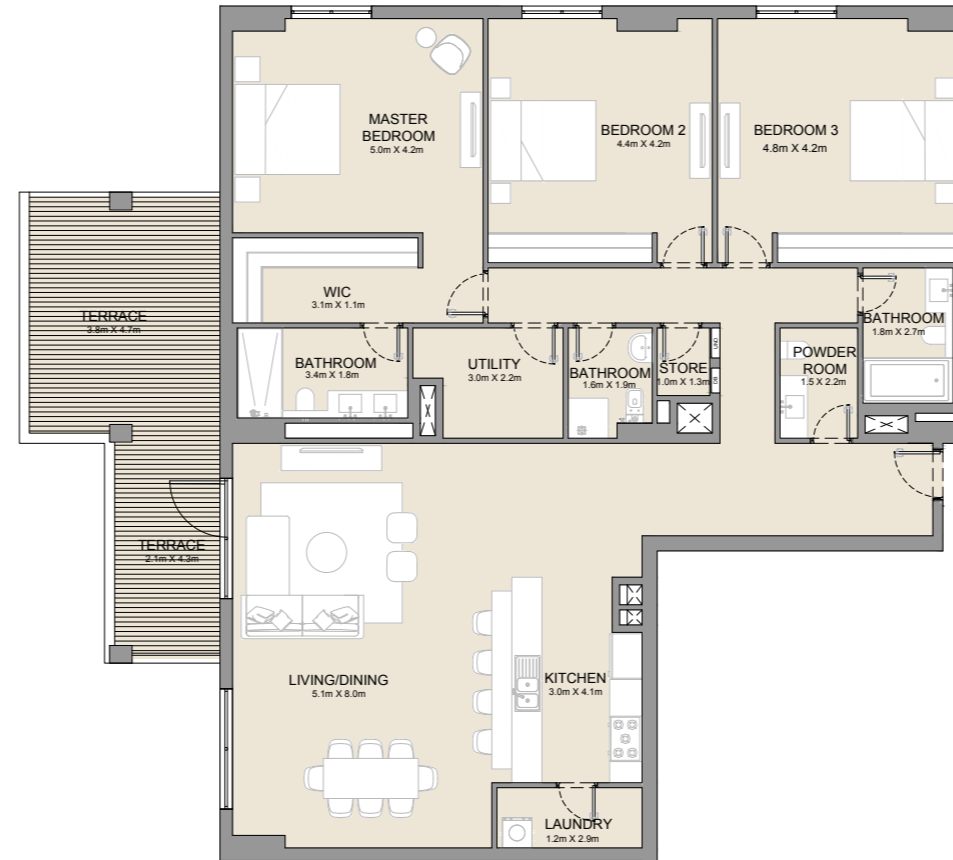

LEVEL 2

LEVEL 3

UNIT NO.			SUITE AREA		BALCONY AREA		TOTAL AREA	
			SQM	SQFT	SQM	SQFT	SQM	SQFT
218	318		180.33	1941	21.56	232	201.89	2173

PORT DE LA MER
La Côte

3 BEDROOM
BUILDING 2

APARTMENT TYPE 3A
-
LEVEL 1