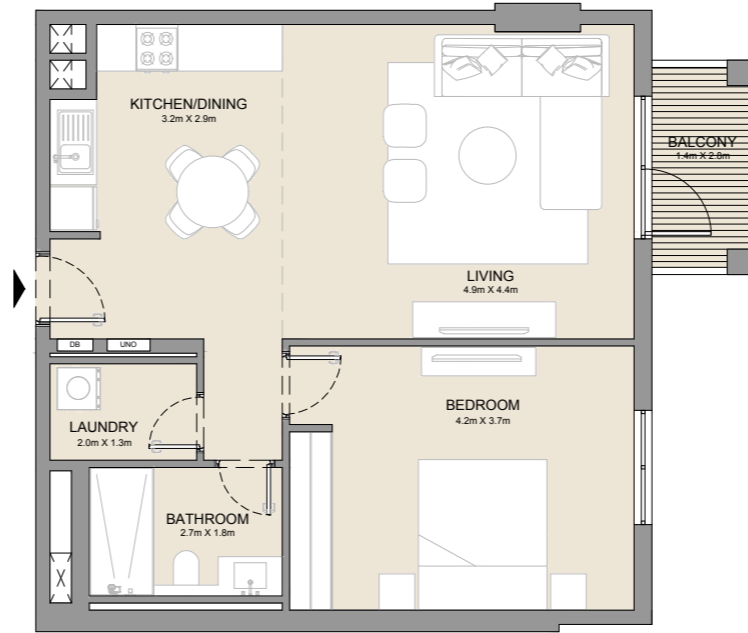

PORT DE LA MER
La Côte

1 BEDROOM
BUILDING 2

APARTMENT TYPE 3
- LEVEL 2, 3 & 4

UNIT NO.	SUITE AREA		BALCONY AREA		TOTAL AREA			
	SQM	SQFT	SQM	SQFT	SQM	SQFT		
220	320	419	69.16	744	4.57	49	73.73	794