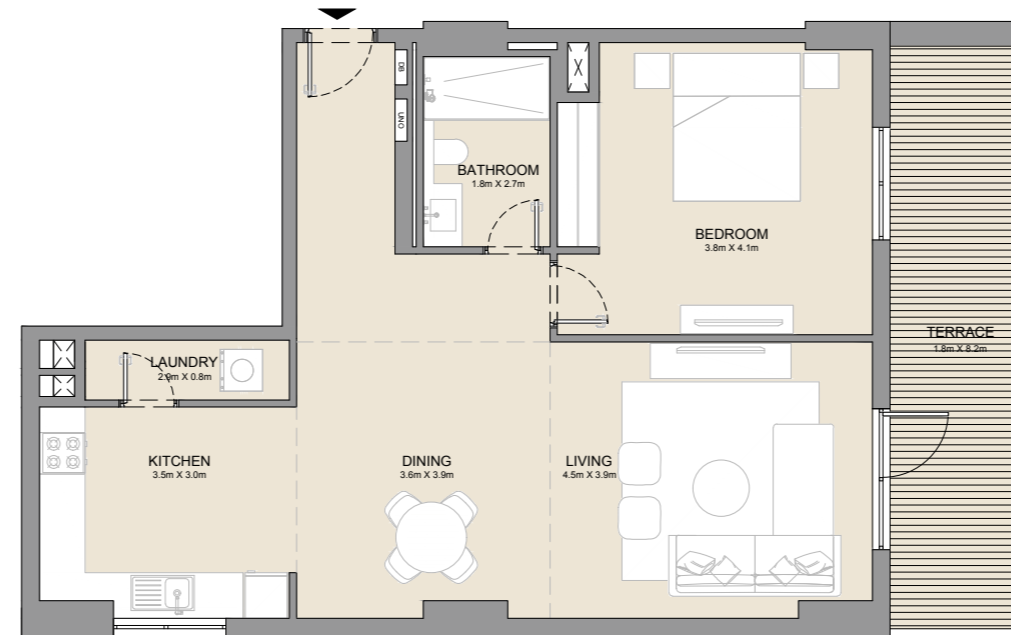

PREMIER ESTATES

PORT
— *de la* —
MILLER

FLOOR PLANS

PORT DE LA MER
La Côte

1 BEDROOM
BUILDING 1

APARTMENT TYPE 1
- LEVEL 1, 2, 3, 4 & 5

UNIT NO.			SUITE AREA		BALCONY AREA		TOTAL AREA	
			SQM	SQFT	SQM	SQFT	SQM	SQFT
102			69.27	746	4.57	49	73.84	795
202	302	402	69.42	747	4.57	49	73.99	796

PORT DE LA MER
La Côte

1 BEDROOM
BUILDING 1

APARTMENT TYPE 2A
-
LEVEL 1

UNIT NO.	SUITE AREA		BALCONY AREA		TOTAL AREA	
	SQM	SQFT	SQM	SQFT	SQM	SQFT
103	84.83	913	17.11	184	101.94	1097

PORT DE LA MER
La Côte