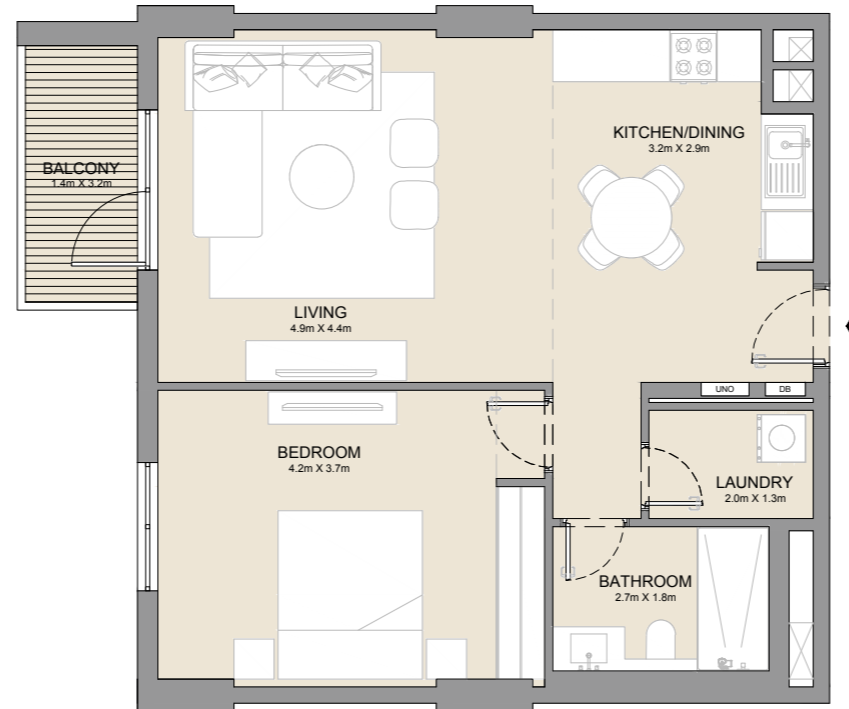

1 BEDROOM
BUILDING 1

APARTMENT TYPE 5A
- LEVEL 1

UNIT NO.	SUITE AREA		BALCONY AREA		TOTAL AREA	
	SQM	SQFT	SQM	SQFT	SQM	SQFT
107	68.83	741	15.70	169	84.53	910

PORT DE LA MER
La Côte

1 BEDROOM
BUILDING 1

APARTMENT TYPE 5
- LEVEL 2, 3, 4, 5 & 6