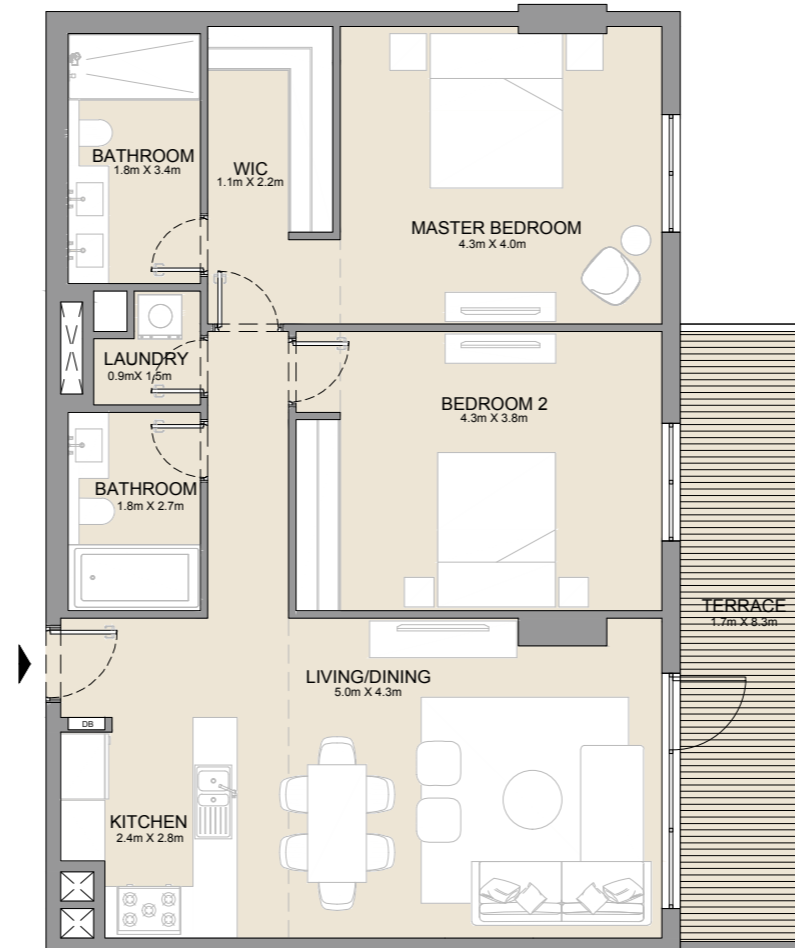

PORT DE LA MER
La Côte

2 BEDROOM
BUILDING 2

APARTMENT TYPE 6A
- LEVEL 1

UNIT NO.	SUITE AREA		BALCONY AREA		TOTAL AREA	
	SQM	SQFT	SQM	SQFT	SQM	SQFT
106	104.50	1125	15.75	170	120.25	1294