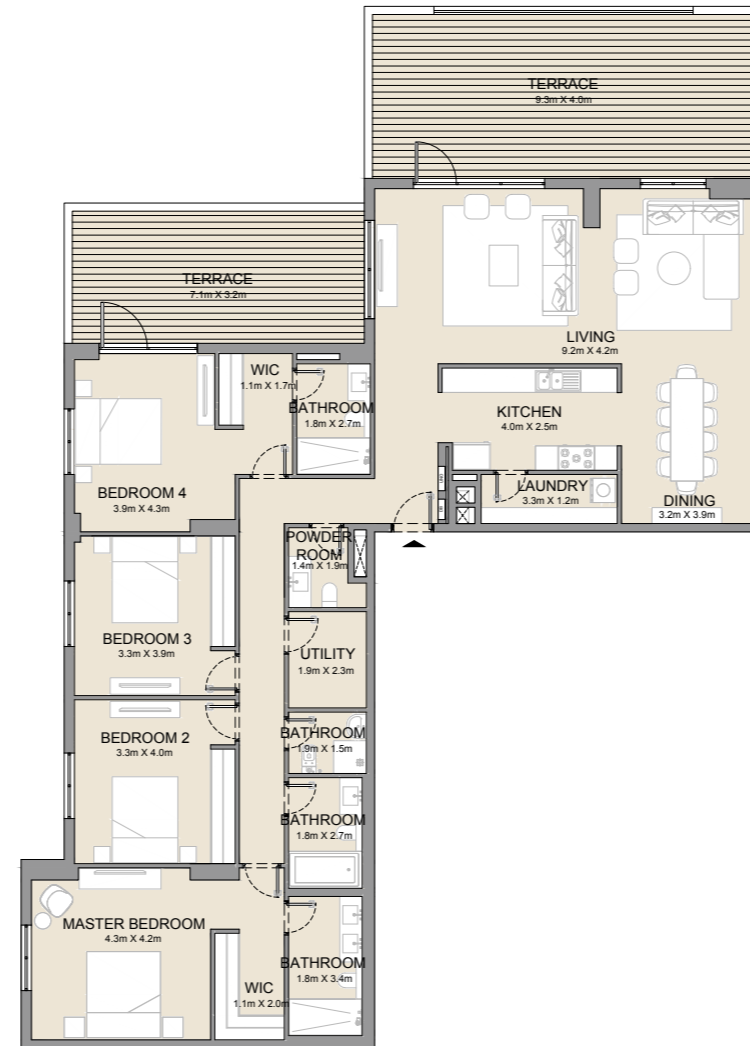

PORT DE LA MER
La Côte

4 BEDROOM
BUILDING 1

APARTMENT TYPE 1
- LEVEL 6

LEVEL 6

UNIT NO.	SUITE AREA		BALCONY AREA		TOTAL AREA	
	SQM	SQFT	SQM	SQFT	SQM	SQFT
609	207.64	2235	65.60	706	273.24	2941