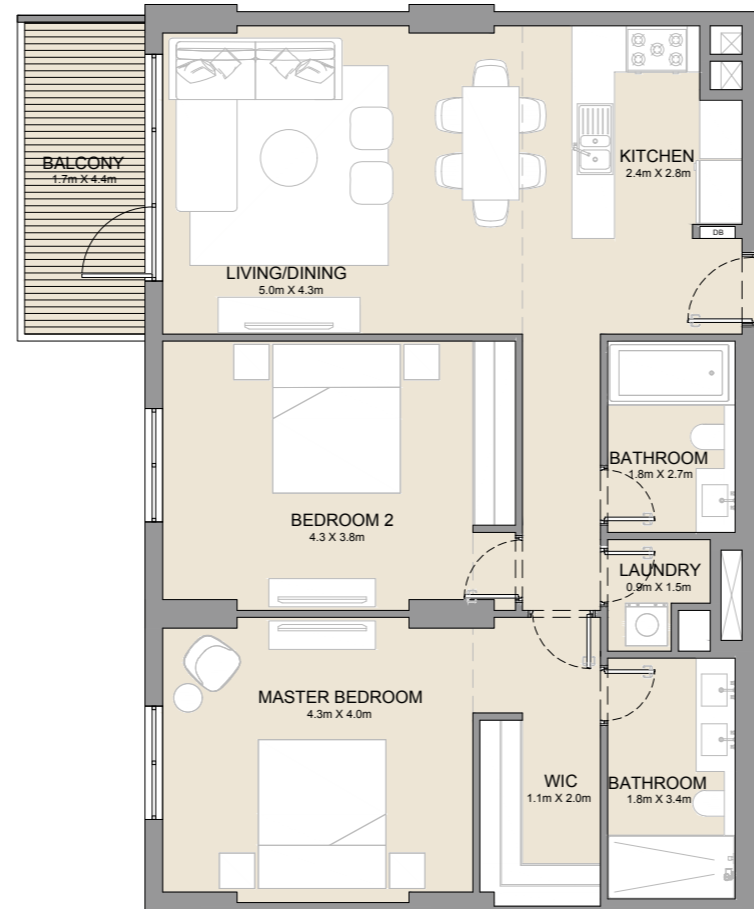

2 BEDROOM
BUILDING 1

APARTMENT TYPE 2A
-
LEVEL 1

UNIT NO.	SUITE AREA		BALCONY AREA		TOTAL AREA	
	SQM	SQFT	SQM	SQFT	SQM	SQFT
104	104.58	1126	15.75	170	120.33	1295

PORT DE LA MER
La Côte

2 BEDROOM
BUILDING 1 - APARTMENT TYPE 2
LEVEL 2, 3, 4 & 5

UNIT NO.			SUITE AREA		BALCONY AREA		TOTAL AREA	
			SQM	SQFT	SQM	SQFT	SQM	SQFT
204	304	404	104.59	1126	8.44	91	113.03	1217
504								

PORT DE LA MER
La Côte

2 BEDROOM
BUILDING 1

APARTMENT TYPE 3
- LEVEL 1