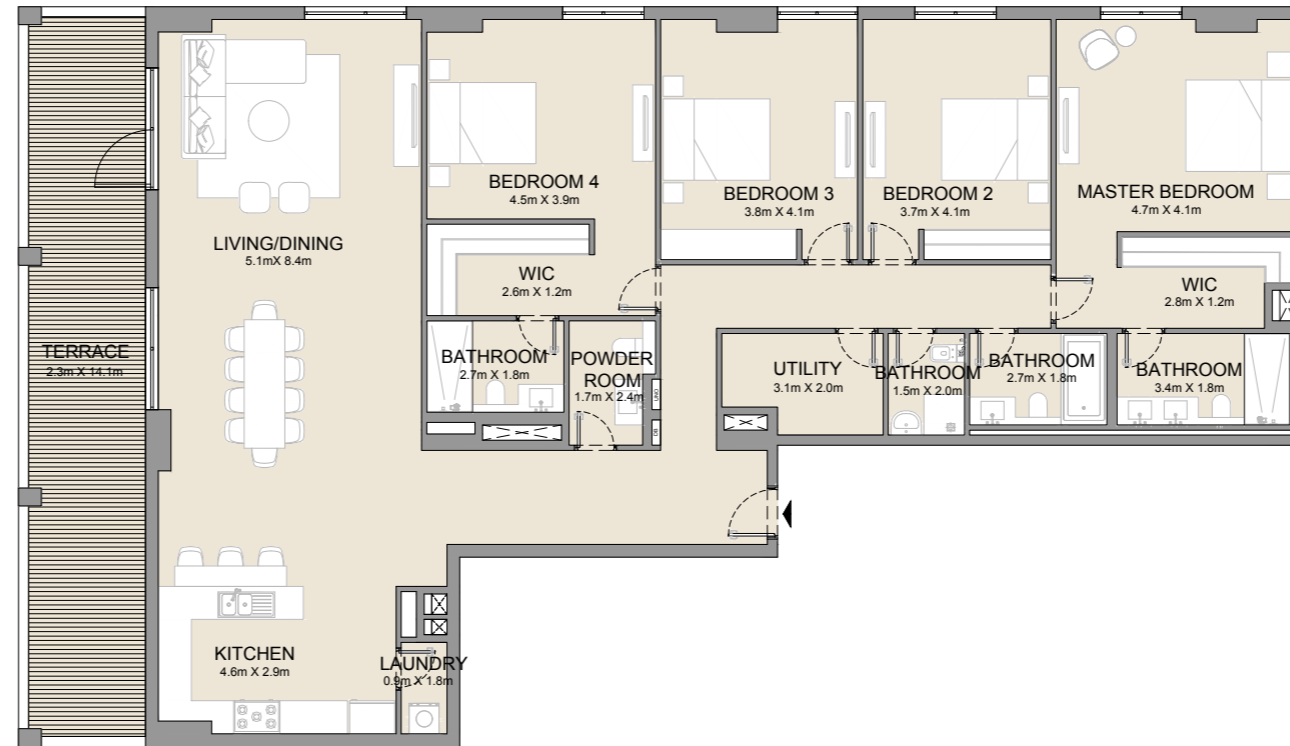

PORT DE LA MER
La Côte

4 BEDROOM
BUILDING 2

APARTMENT TYPE 2
- LEVEL 4

UNIT NO.	SUITE AREA		BALCONY AREA		TOTAL AREA	
	SQM	SQFT	SQM	SQFT	SQM	SQFT
405	236.17	2542	36.23	390	272.40	2932