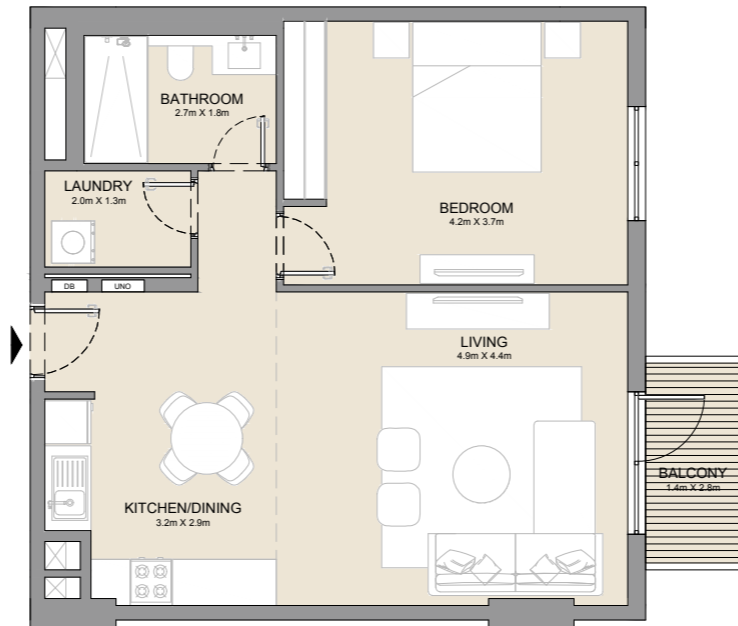

PREMIER ESTATES

PORT
— *de la* —
MILLER

FLOOR PLANS

PORT DE LA MER
La Côte

1 BEDROOM
BUILDING 1

APARTMENT TYPE 1
- LEVEL 1, 2, 3, 4 & 5

UNIT NO.			SUITE AREA		BALCONY AREA		TOTAL AREA	
			SQM	SQFT	SQM	SQFT	SQM	SQFT
102			69.27	746	4.57	49	73.84	795
202	302	402	69.42	747	4.57	49	73.99	796

PORT DE LA MER
La Côte

1 BEDROOM
BUILDING 1

APARTMENT TYPE 2A
-
LEVEL 1

UNIT NO.	SUITE AREA		BALCONY AREA		TOTAL AREA	
	SQM	SQFT	SQM	SQFT	SQM	SQFT
103	84.83	913	17.11	184	101.94	1097

PORT DE LA MER
La Côte