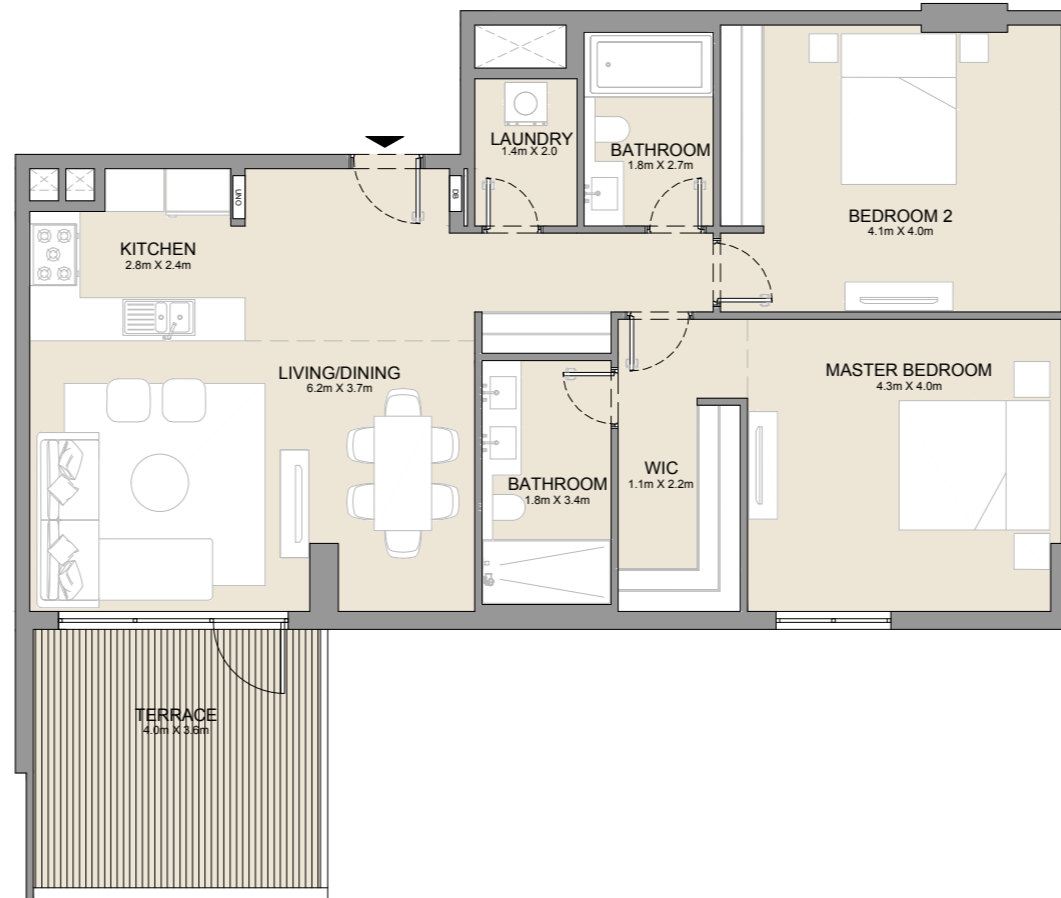

PORT DE LA MER
La Côte

2 BEDROOM
BUILDING 2

APARTMENT TYPE 4A
- LEVEL 1

LEVEL 1

UNIT NO.	SUITE AREA		BALCONY AREA		TOTAL AREA	
	SQM	SQFT	SQM	SQFT	SQM	SQFT
112	108.44	1167	15.84	171	124.28	1338