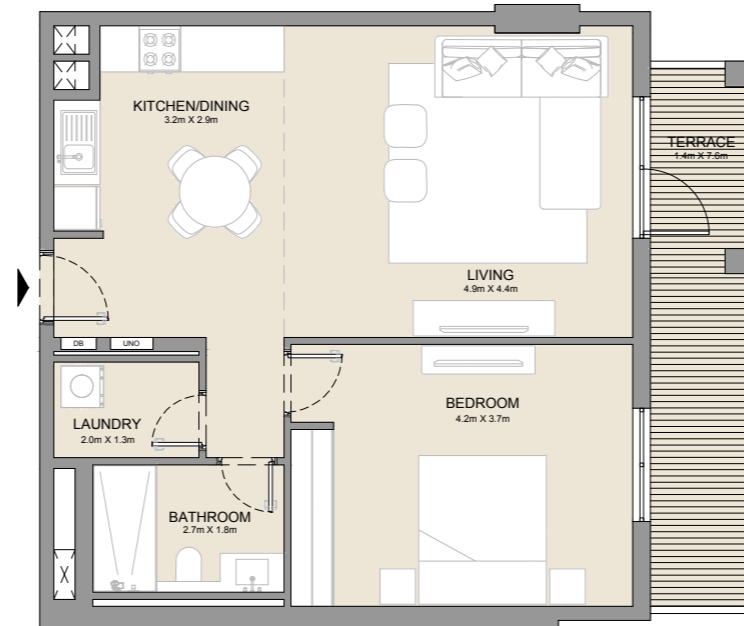

PORT DE LA MER
La Côte

1 BEDROOM
BUILDING 2

APARTMENT TYPE 3A
-
LEVEL 1

UNIT NO.	SUITE AREA		BALCONY AREA		TOTAL AREA	
	SQM	SQFT	SQM	SQFT	SQM	SQFT
119	69.16	744	12.13	131	81.29	875