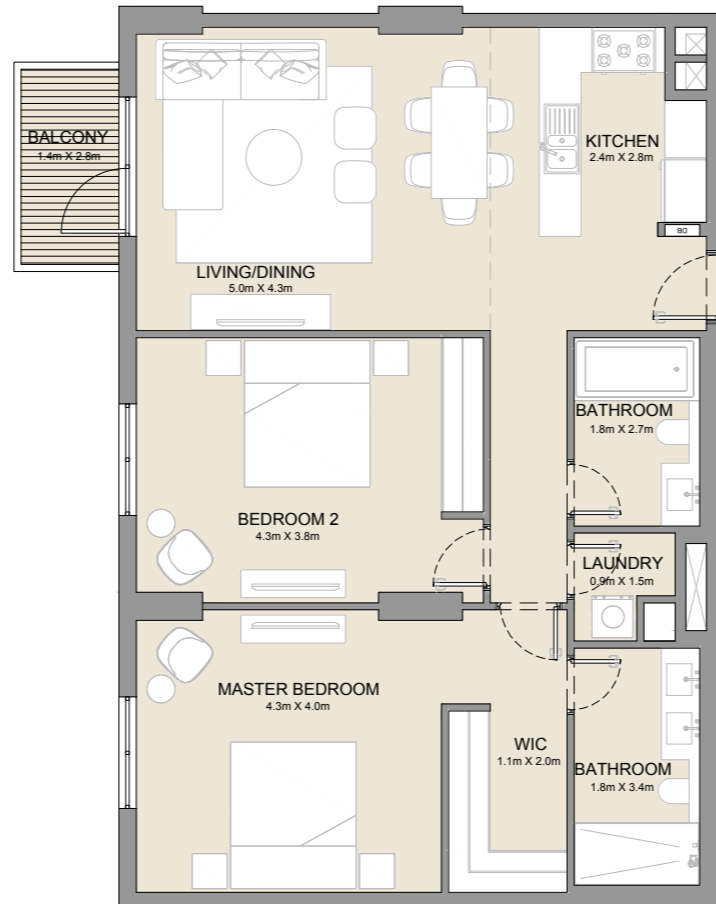

PORT DE LA MER
La Côte

2 BEDROOM
BUILDING 1

APARTMENT TYPE 9
- LEVEL 6

UNIT NO.	SUITE AREA		BALCONY AREA		TOTAL AREA	
	SQM	SQFT	SQM	SQFT	SQM	SQFT
604	104.50	1125	4.57	49	109.07	1174