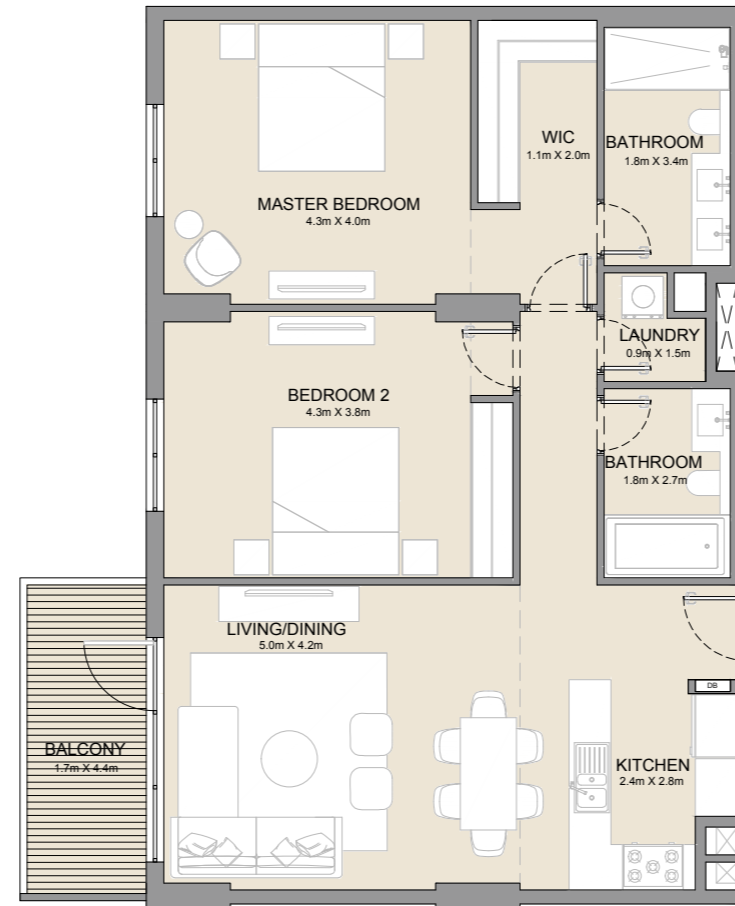

PORT DE LA MER
La Côte

2 BEDROOM APARTMENT TYPE 4
BUILDING 1 - LEVEL 2, 3, 4, 5 & 6

LEVEL 6

LEVEL 4

LEVEL 2

LEVEL 5

LEVEL 3

UNIT NO.			SUITE AREA		BALCONY AREA		TOTAL AREA	
			SQM	SQFT	SQM	SQFT	SQM	SQFT
210	310	410	104.50	1125	8.44	91	112.94	1216
510	608							