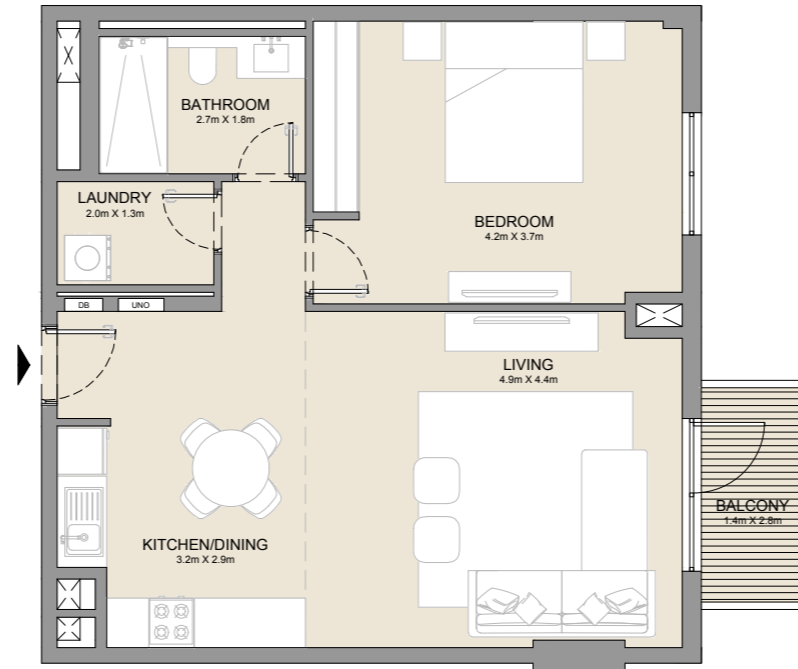

LEVEL 2

LEVEL 3

UNIT NO.			SUITE AREA		BALCONY AREA		TOTAL AREA	
			SQM	SQFT	SQM	SQFT	SQM	SQFT
206	306		86.24	928	4.57	49	90.81	977

PORT DE LA MER
La Côte

1 BEDROOM
BUILDING 2

APARTMENT TYPE 5
- LEVEL 4

UNIT NO.	SUITE AREA		BALCONY AREA		TOTAL AREA	
	SQM	SQFT	SQM	SQFT	SQM	SQFT
418	68.47	737	4.57	49	73.04	786