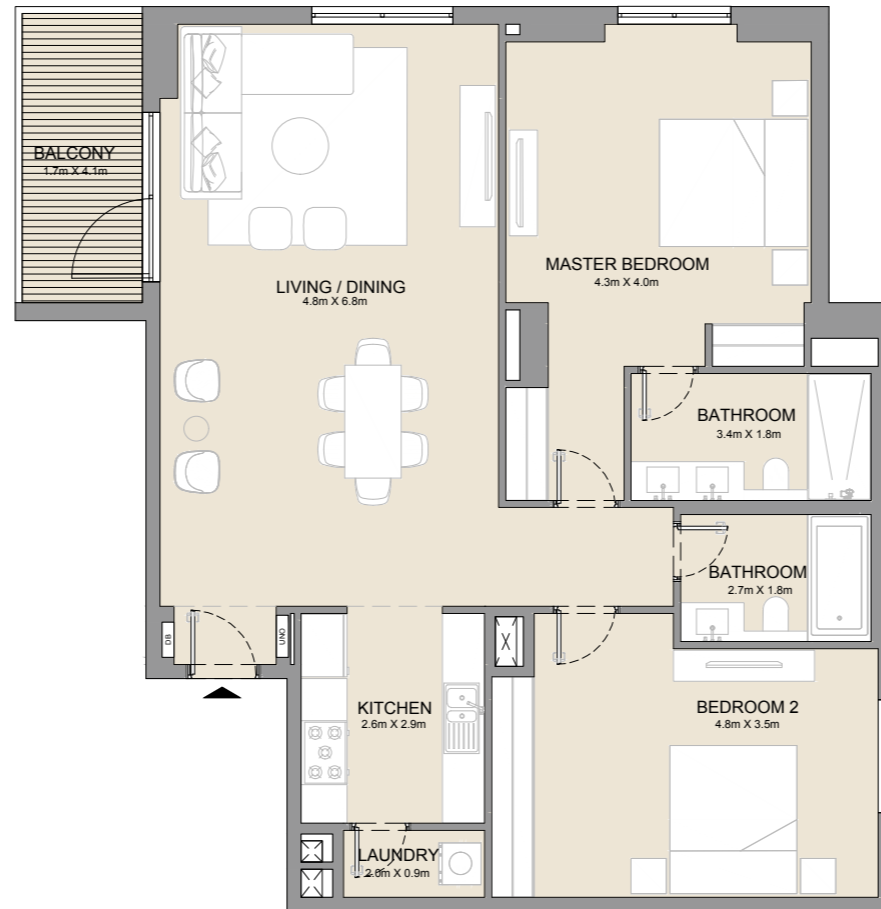

UNIT NO.			SUITE AREA		BALCONY AREA		TOTAL AREA	
			SQM	SQFT	SQM	SQFT	SQM	SQFT
212	312	412	119.61	1287	8.02	86	127.63	1374
512