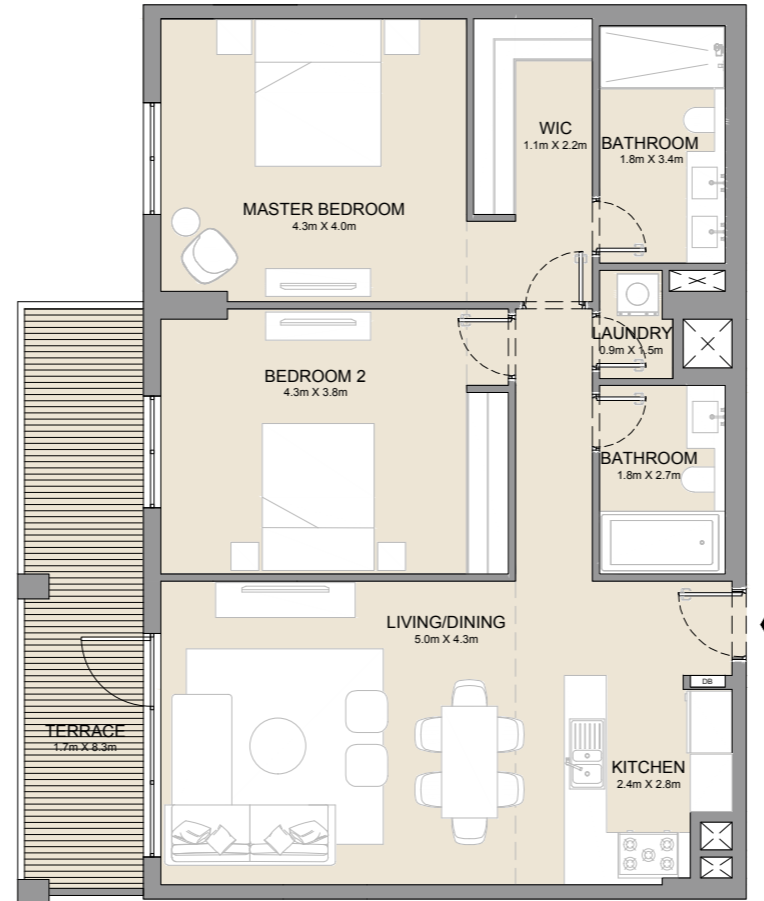

PORT DE LA MER
La Côte

2 BEDROOM
BUILDING 2

APARTMENT TYPE 7A
- LEVEL 1

UNIT NO.	SUITE AREA		BALCONY AREA		TOTAL AREA	
	SQM	SQFT	SQM	SQFT	SQM	SQFT
103	103.72	1116	15.75	170	119.47	1286